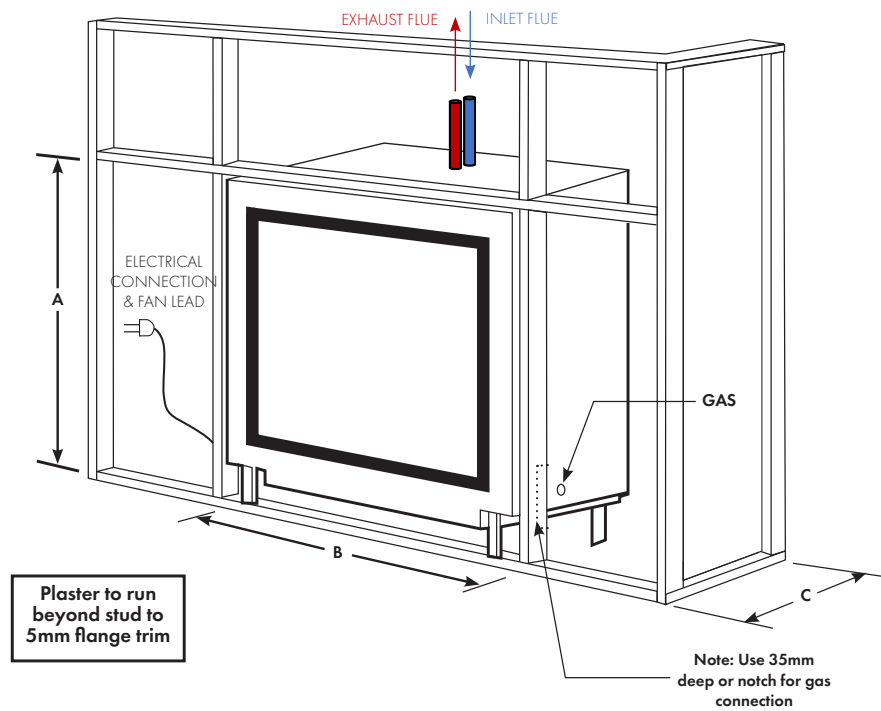

TECHNICAL SPECIFICATIONS

VEKTOR 1100

FRAME OUT DIMENSIONS

A	B	C
1300	1450	600