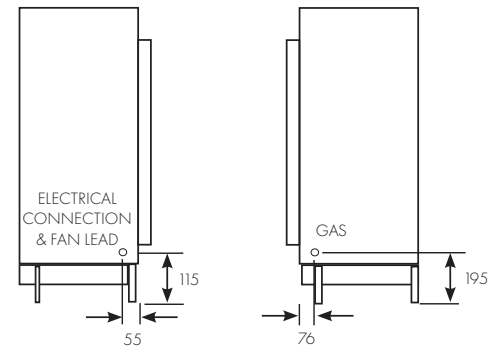

Control via remote control or Wi-Fi app

Power balanced flue up to 13.5m horizontally or vertically

\*Natural Gas only

TECHNICAL SPECIFICATIONS

# VEKTOR 1100

FRAME OUT DIMENSIONS

A	B	C
1300	1450	600

UNIT DIMENSIONS

D	E	F	G	H	I	J	K	L	M	N	O	P
1291	1240	1248	845	1220	591	564	535	1101	29	645	98	237

D, F, I - including clearance standoffs  
 E, H, K - excluding clearance standoffs  
 M - frameless trim depth

PERFORMANCE DATA

Room Size	M <sub>j</sub> /h		kW		Star Rating
	H	L	H	L	
Up to 150m <sup>2</sup>	46	41	10.6	9.4	3.8

CLEARANCES TO COMBUSTIBLES

50 mm clearance to combustibles from outlet/exhaust flue, 25mm clearance to combustible from ends and top. Zero clearance required at the bottom. If installing a combustible facing to the viewing sides, allow 25mm clearance above the top of the trim.