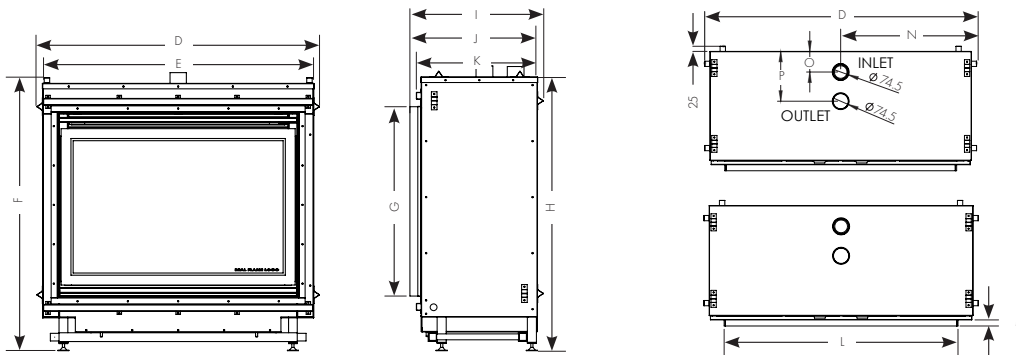

# VEKTOR 1100

FRAME OUT DIMENSIONS

A	B	C
1300	1450	600

UNIT DIMENSIONS

D	E	F	G	H	I	J	K	L	M	N	O	P
1291	1240	1248	845	1220	591	564	535	1101	29	645	98	237

D, F, I - including clearance standoffs  
 E, H, K - excluding clearance standoffs  
 M - frameless trim depth

PERFORMANCE DATA

Room Size	M <sub>j</sub> /h		kW		Star Rating
	H	L	H	L	
Up to 150m <sup>2</sup>	46	41	10.6	9.4	3.8

CLEARANCES TO COMBUSTIBLES

50 mm clearance to combustibles from outlet/exhaust flue, 25mm clearance to combustible from ends and top. Zero clearance required at the bottom. If installing a combustible facing to the viewing sides, allow 25mm clearance above the top of the trim.